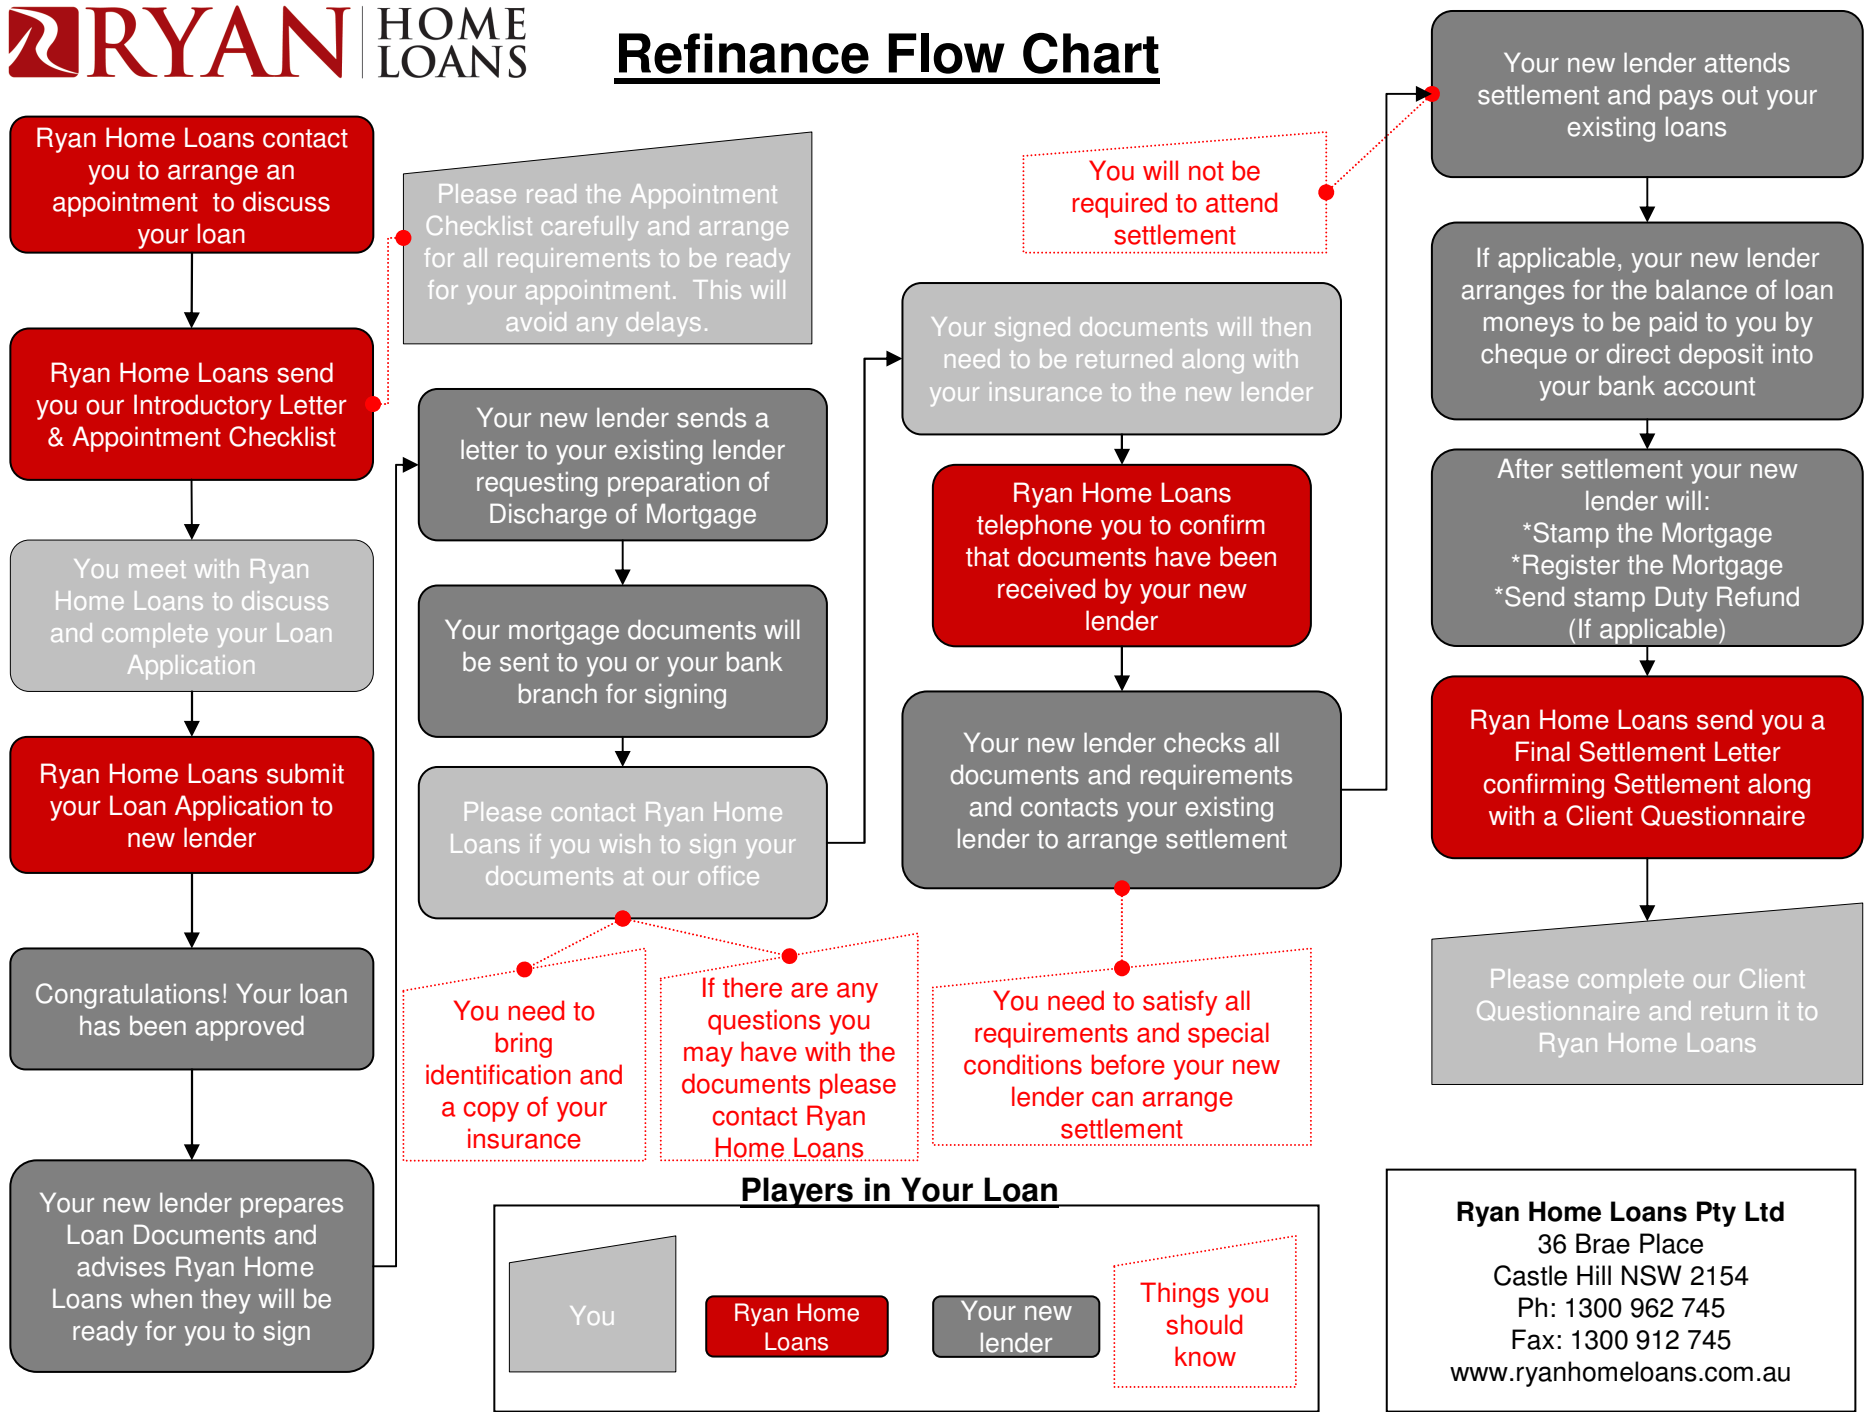

Refinance Flow Chart

Players in Your Loan

Ryan Home Loans Pty Ltd
 36 Brae Place
 Castle Hill NSW 2154
 Ph: 1300 962 745
 Fax: 1300 912 745
 www.ryanhomeloans.com.au